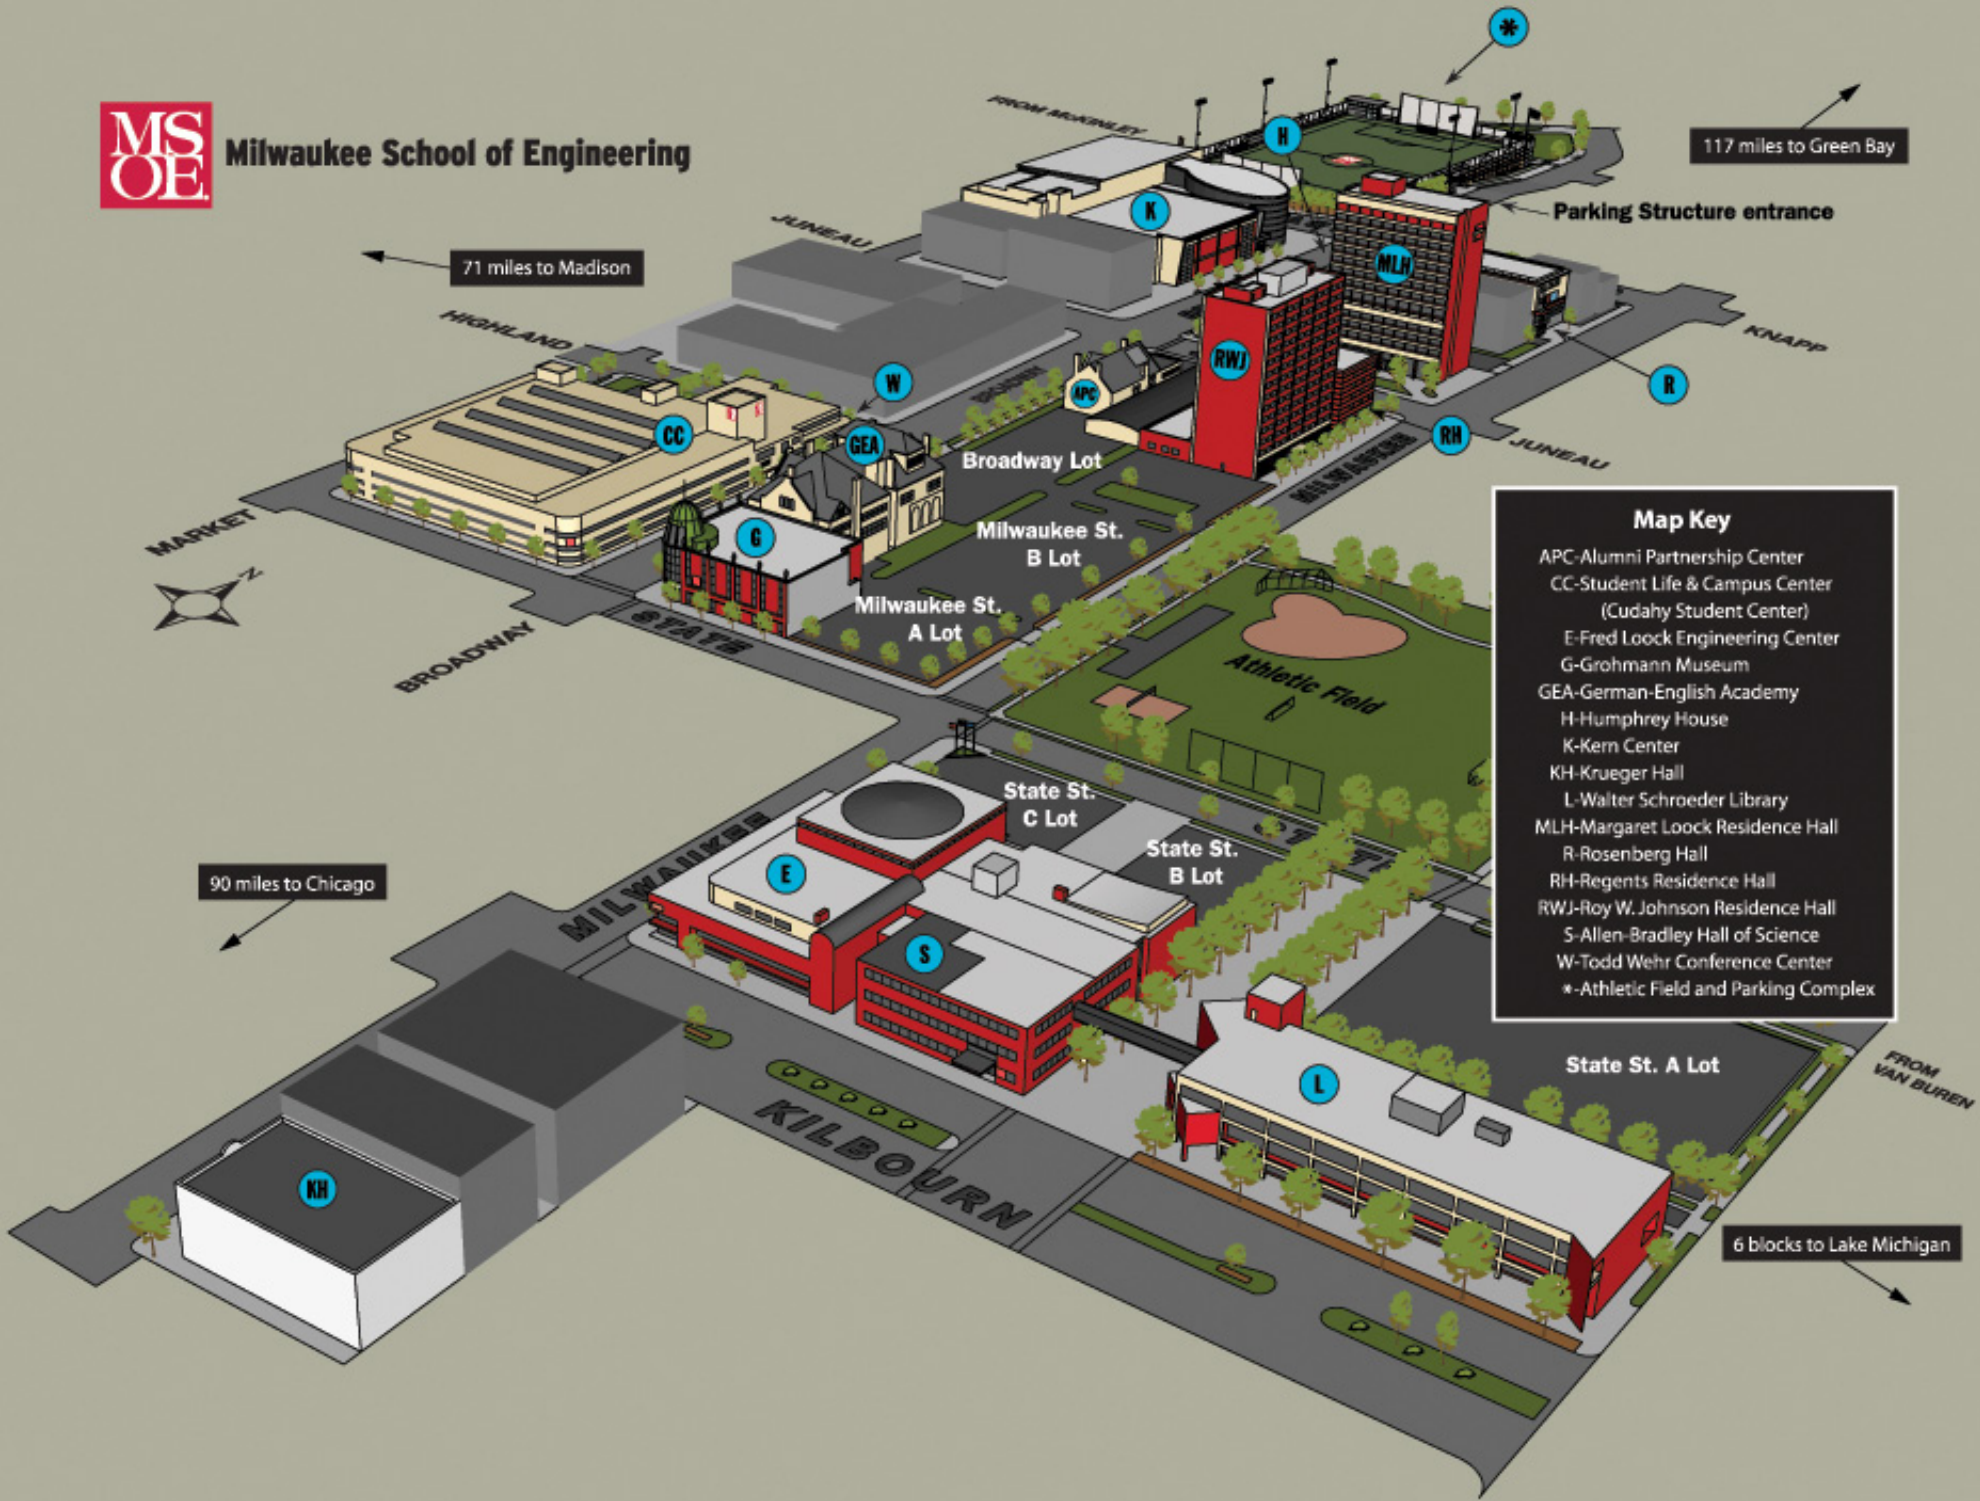

Milwaukee School of Engineering

Map Key

- APC-Alumni Partnership Center
- CC-Student Life & Campus Center (Cudahy Student Center)
- E-Fred Looch Engineering Center
- G-Grohmann Museum
- GEA-German-English Academy
- H-Humphrey House
- K-Kern Center
- KH-Krueger Hall
- L-Walter Schroeder Library
- MLH-Margaret Looch Residence Hall
- R-Rosenberg Hall
- RH-Regents Residence Hall
- RWJ-Roy W. Johnson Residence Hall
- S-Allen-Bradley Hall of Science
- W-Todd Wehr Conference Center
- *-Athletic Field and Parking Complex

71 miles to Madison

117 miles to Green Bay

90 miles to Chicago

6 blocks to Lake Michigan